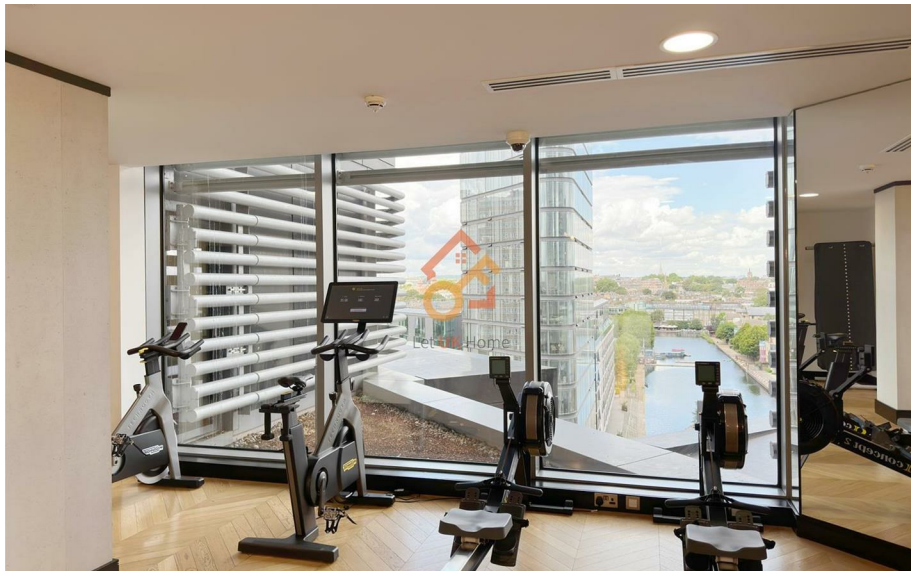

- 13th Floor
- 24h Security
- Swimming Pool
- Co-working space
- EPC Rating: B

- Concierge Service
- The Spa
- The Gym
- Residents Lounge