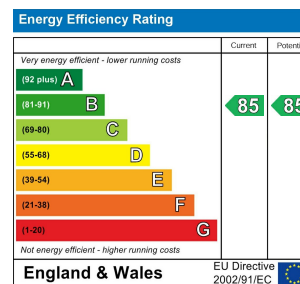

01795 358 886

info@letukhome.co.uk

Council Tax Band: F

Local Authority:

Agents Note: Whilst every care has been taken to prepare these particulars, they are for guidance purposes only. All measurements are approximate and are for general guidance purposes only and whilst every care has been taken to ensure their accuracy, they should not be relied upon and potential buyers/tenants are advised to recheck the measurements.